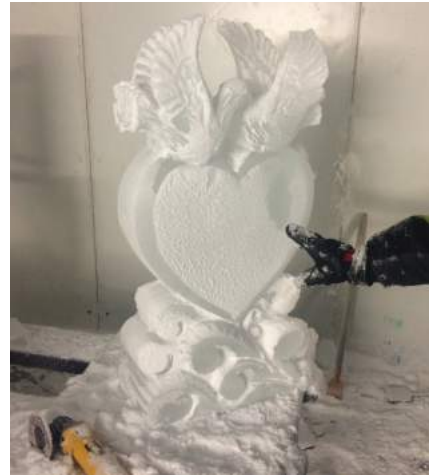

100cm X 100cm x 25 cm

01442 834 200 UK Office
0203 174 1759 London office

Ice Designs for Spectacular Functions

WEDDINGS

sales@allaboutice.com

Send us your ideas

Our new and exciting list of products is expanding month to month. Why not share your ideas with us to create a unique carving?