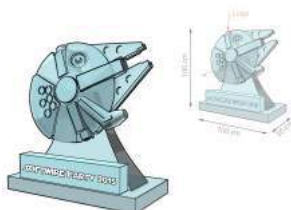

Star wars Luge

Product code:

AAIL32