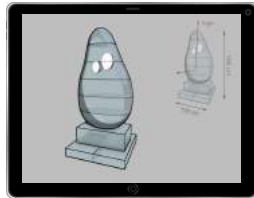

Ice Rooms
Product code:
AAIB20

Bespoke ice rooms
design to order.

Live Event Carving

Product code:

AAIB21

FA CUP FINAL: WEMBLY

Logo Branding
Product code:
AAIB22

Ice
Accessories
Product code:
AAIB23