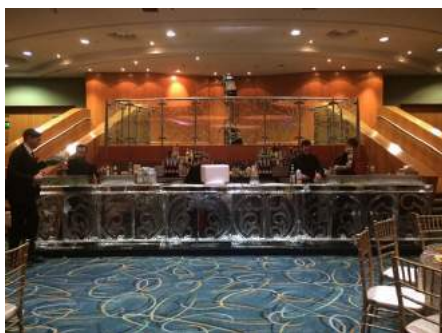

8 Metre Bar
Product code:
AAIBAR11