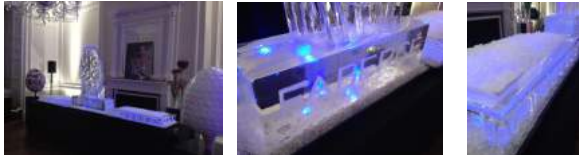

Faberge Food Service
Product code:
AAIB03

We can incorporate your logo
into the oval center.

Orion Oil Rig
Product code:
AAIB04

100cm x 50cm x 25cm
with LED lights