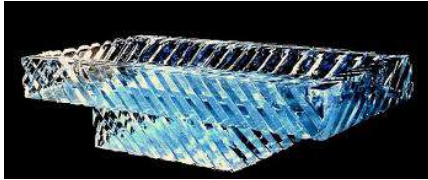

Catering

Placed in this catering section we have selected some of most popular ice displays for food presentation, However over the last 15 years we created many other items for events and chefs within the UK and Europe. If you are looking for something different or have an idea in mind get in touch with the team at All About Ice .

Fish / Fruit Display
Product code:
AAIC01

25cm x 50cm x 100cm Available 1, 2, 3 Tier with LED lights

Food Display
Product code:
AAIC02